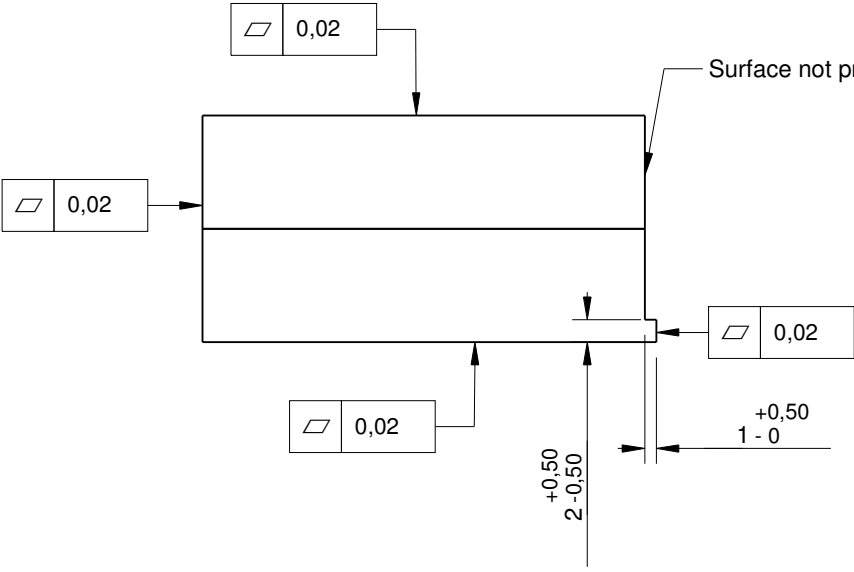

1

2

3

4

5

6

Precision flat stone, diamondground
With lip

Precision flat stone, diamondground

A

A

B

B

C

C