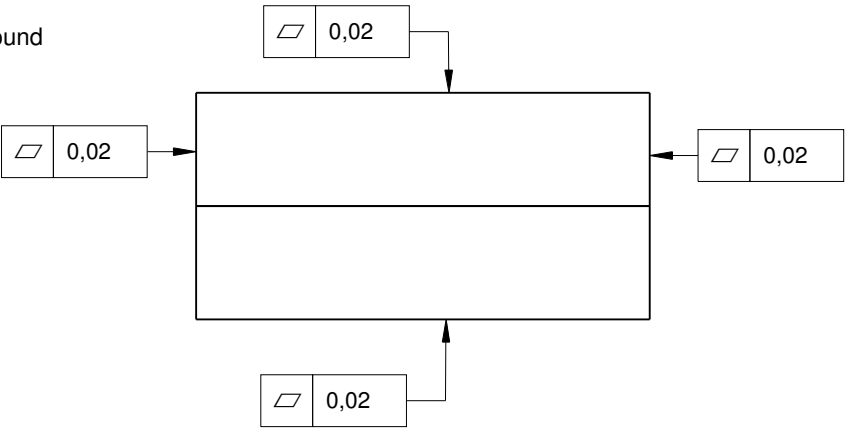

1

2

3

4

5

6

Precision flat stone, diamondground
With lip

Precision flat stone, diamondground

A

A

B

B

C

C